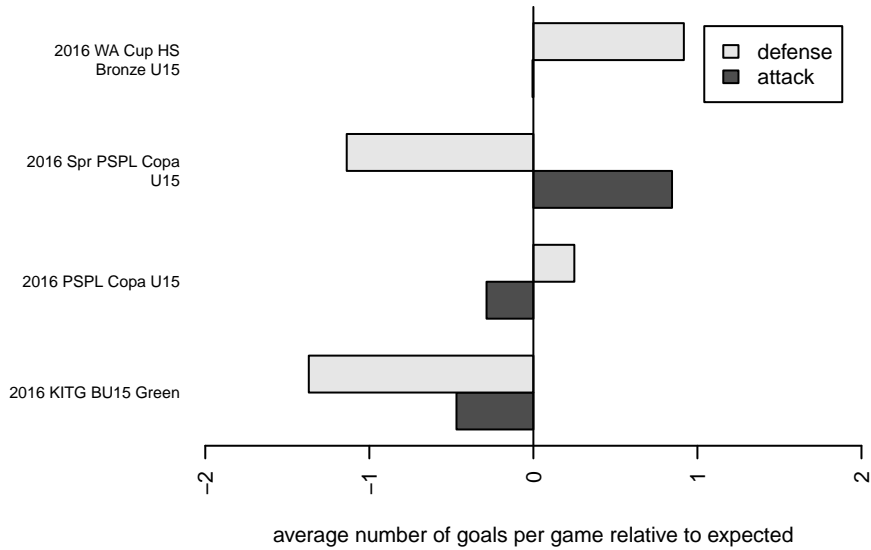

MVP Rapids White B02

Maple Valley SA
 Maple Valley, WA
 B02 total strength=952
 attack=1.84 defense=1.55
 fall league = PSPL Copa U15
 spr league = Spr PSPL Copa U15

alt names used:
 MAPLE VALLEY PREMIERMVP RAPIDS 02 W
 MVP B02 White
 MVP Rapids '02 White
 MVP RAPIDS 02 WHITE (WA)
 MVP Rapids '02 White

Venues played:
 2016 KITG BU15 Green
 2016 Central WA Super Cup U15 Gold
 2016 PSPL Copa U15
 2016 WA Cup HS Bronze U15
 2016 Spr PSPL Copa U15

MVP Rapids White B02
 Dots are actual minus expected GF (blue circles) and GA (red triangles).
 Blue line is smoothed change in attack strength. Red is smoothed change in defense strength.

**attack and defense variance (black dot)
relative to other teams
and top 10 in region**

**attack and defense rating
relative to others at age
and all opponents in last 13 months**

Performance relative to 13 month average