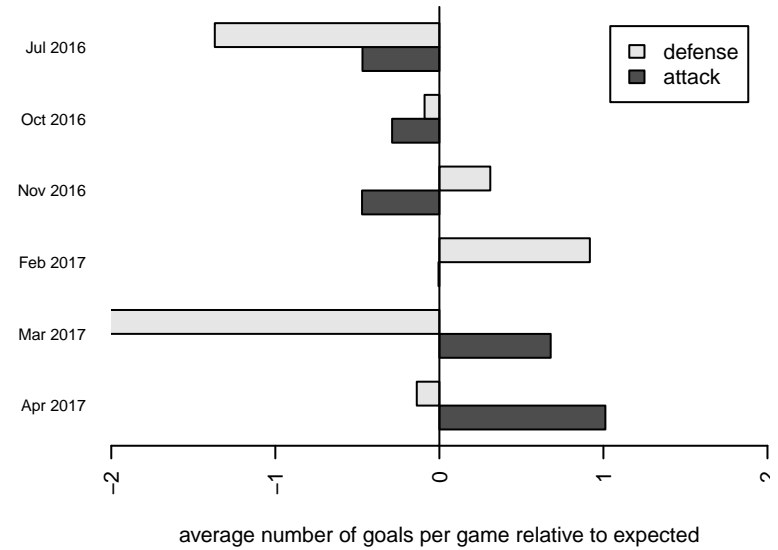

Performance relative to 13 month average