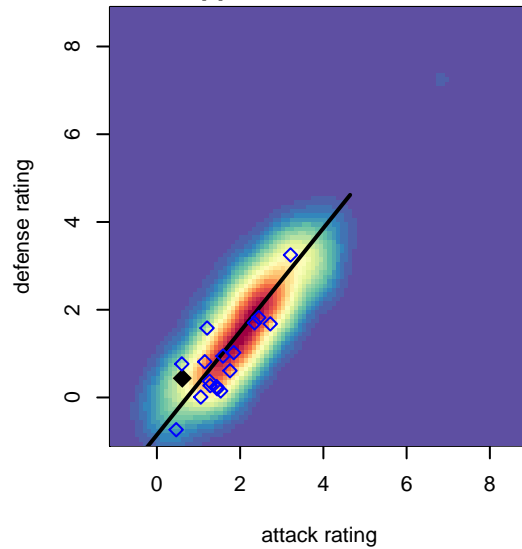

MVP Rapids White B02

Maple Valley SA
 Maple Valley, WA
 B02 total strength=952
 attack=1.84 defense=1.55
 fall league = PSPL Copa U15
 spr league = Spr PSPL Copa U15

alt names used:
 MAPLE VALLEY PREMIERMVP RAPIDS 02 W
 MVP B02 White
 MVP Rapids '02 White
 MVP RAPIDS 02 WHITE (WA)
 MVP Rapids '02 White

Venues played:
 2016 KITG BU15 Green
 2016 Central WA Super Cup U15 Gold
 2016 PSPL Copa U15
 2016 WA Cup HS Bronze U15
 2016 Spr PSPL Copa U15

MVP Rapids White B02
 Dots are actual minus expected GF (blue circles) and GA (red triangles).
 Blue line is smoothed change in attack strength. Red is smoothed change in defense strength.

**attack and defense variance (black dot)
relative to other teams
and top 10 in region**

**attack and defense rating
relative to others at age
and all opponents in last 13 months**

Performance relative to 13 month average