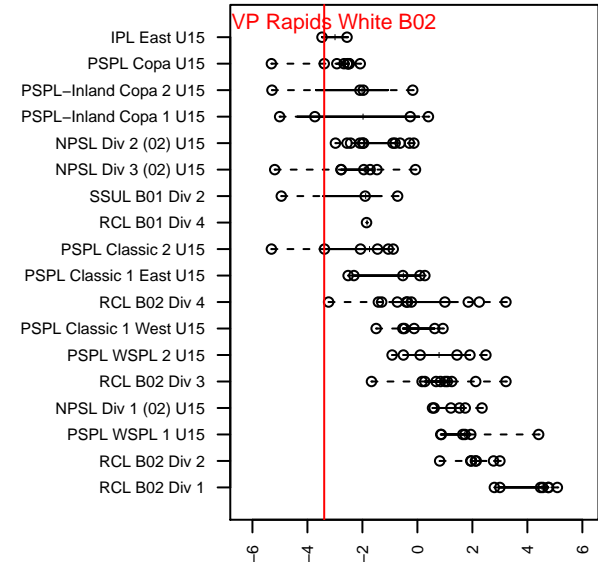

MVP Rapids White B02

Maple Valley SA
 Maple Valley, WA
 B02 total strength=952
 attack=1.84 defense=1.55
 fall league = PSPL Copa U15
 spr league = Spr PSPL Copa U15

alt names used:
 MAPLE VALLEY PREMIERMVP RAPIDS 02 W
 MVP B02 White
 MVP Rapids '02 White
 MVP RAPIDS 02 WHITE (WA)
 MVP Rapids '02 White

Venues played:
 2016 KITG BU15 Green
 2016 Central WA Super Cup U15 Gold
 2016 PSPL Copa U15
 2016 WA Cup HS Bronze U15
 2016 Spr PSPL Copa U15

MVP Rapids White B02
 Dots are actual minus expected GF (blue circles) and GA (red triangles).
 Blue line is smoothed change in attack strength. Red is smoothed change in defense strength.

**attack and defense variance (black dot)
relative to other teams
and top 10 in region**

**attack and defense rating
relative to others at age
and all opponents in last 13 months**

Performance relative to 13 month average