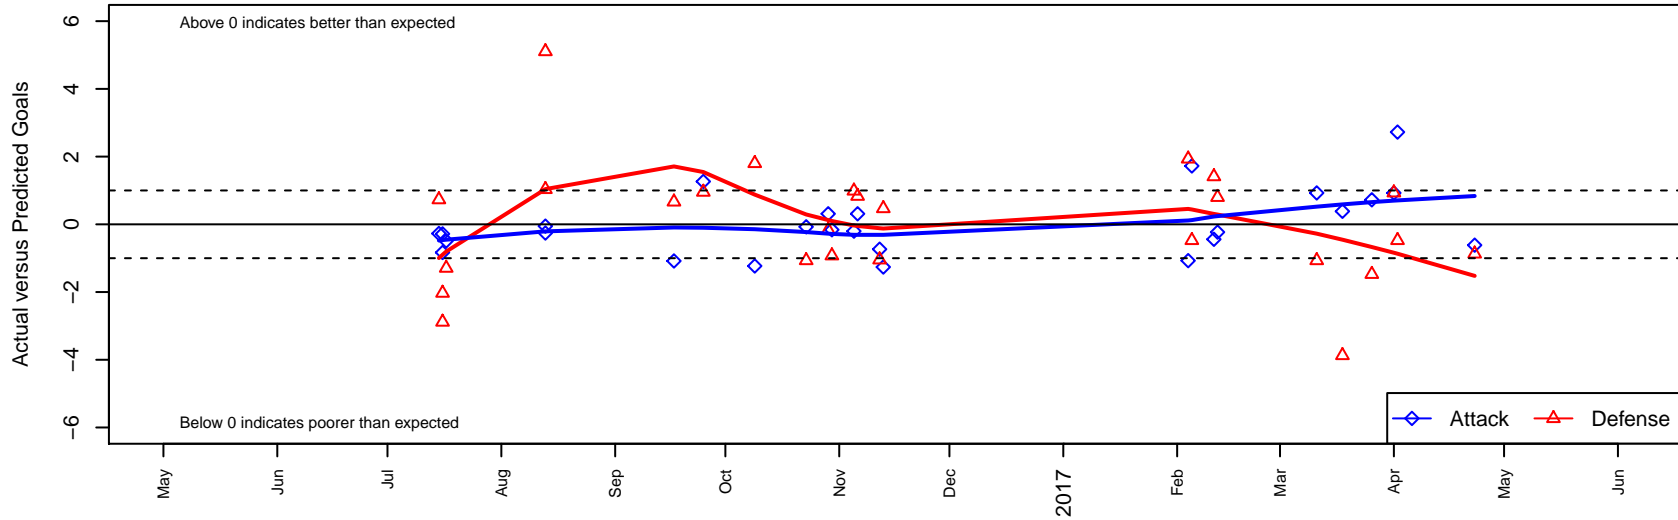

MVP Rapids White B02

Maple Valley SA
 Maple Valley, WA
 B02 total strength=952
 attack=1.84 defense=1.55
 fall league = PSPL Copa U15
 spr league = Spr PSPL Copa U15

alt names used:
 MAPLE VALLEY PREMIERMVP RAPIDS 02 W
 MVP B02 White
 MVP Rapids '02 White
 MVP RAPIDS 02 WHITE (WA)
 MVP Rapids '02 White

Venues played:
 2016 KITG BU15 Green
 2016 Central WA Super Cup U15 Gold
 2016 PSPL Copa U15
 2016 WA Cup HS Bronze U15
 2016 Spr PSPL Copa U15

MVP Rapids White B02
 Dots are actual minus expected GF (blue circles) and GA (red triangles).
 Blue line is smoothed change in attack strength. Red is smoothed change in defense strength.

**attack and defense variance (black dot)
relative to other teams
and top 10 in region**

**attack and defense rating
relative to others at age
and all opponents in last 13 months**

Performance relative to 13 month average