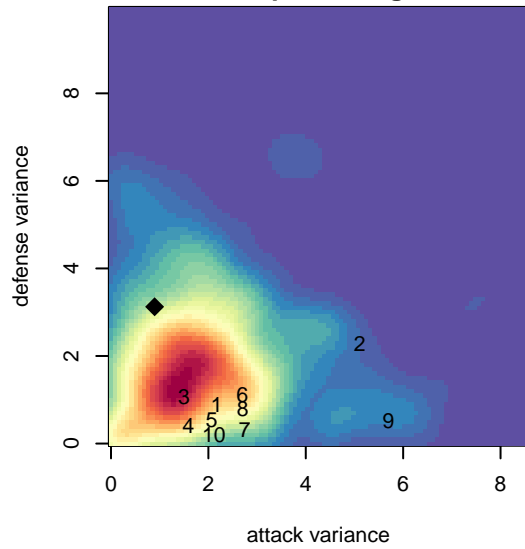

MVP Rapids White B02

Maple Valley SA
 Maple Valley, WA
 B02 total strength=952
 attack=1.84 defense=1.55
 fall league = PSPL Copa U15
 spr league = Spr PSPL Copa U15

alt names used:
 MAPLE VALLEY PREMIERMVP RAPIDS 02 W
 MVP B02 White
 MVP Rapids '02 White
 MVP RAPIDS 02 WHITE (WA)
 MVP Rapids '02 White

Venues played:
 2016 KITG BU15 Green
 2016 Central WA Super Cup U15 Gold
 2016 PSPL Copa U15
 2016 WA Cup HS Bronze U15
 2016 Spr PSPL Copa U15

MVP Rapids White B02
 Dots are actual minus expected GF (blue circles) and GA (red triangles).
 Blue line is smoothed change in attack strength. Red is smoothed change in defense strength.

**attack and defense variance (black dot)
relative to other teams
and top 10 in region**

**attack and defense rating
relative to others at age
and all opponents in last 13 months**

Performance relative to 13 month average